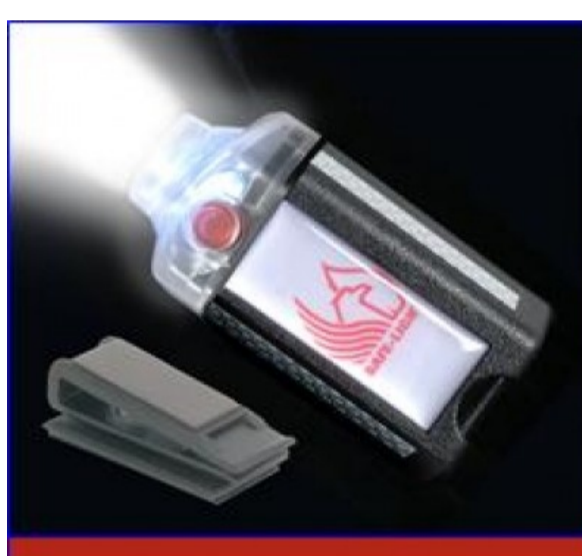

THE PALM 'LANTERN' FLASHLIGHT

This is a No-Frills white beam rugged L.E.D. light. Built of tough polycarbonate that will withstand dropping onto most hard surfaces

This is the flashlight where long power outages can occur, or for camping and outdoor activities, and for those needing a strong beam and reliable, long-lasting light. For work, leisure and personal safety.

Comes with belt clip+magnet

This small, rugged, lightweight flashlight's bright beam will last for over 20 hours and its clear dome head throws out wide-spread light. It will also strobe a distress signal for up to 100 hours.