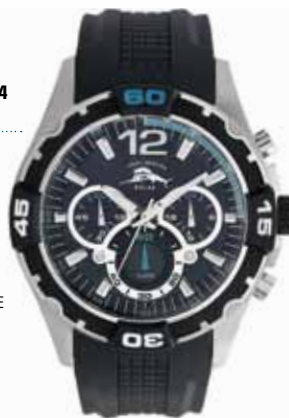

RLX1113 BAR HARBOUR

RETAIL $195.00
UPC 8-36024-00908-4

- BLACK SPORT DIAL WITH BLUE ACCENTS
- UNIDIRECTIONAL TIMING BEZEL
- CHRONOGRAPH MOVEMENT
- BLACK POLYURETHANE STRAP
- WATER RESISTANCE 330 FT/10ATM
- 45MM CASE